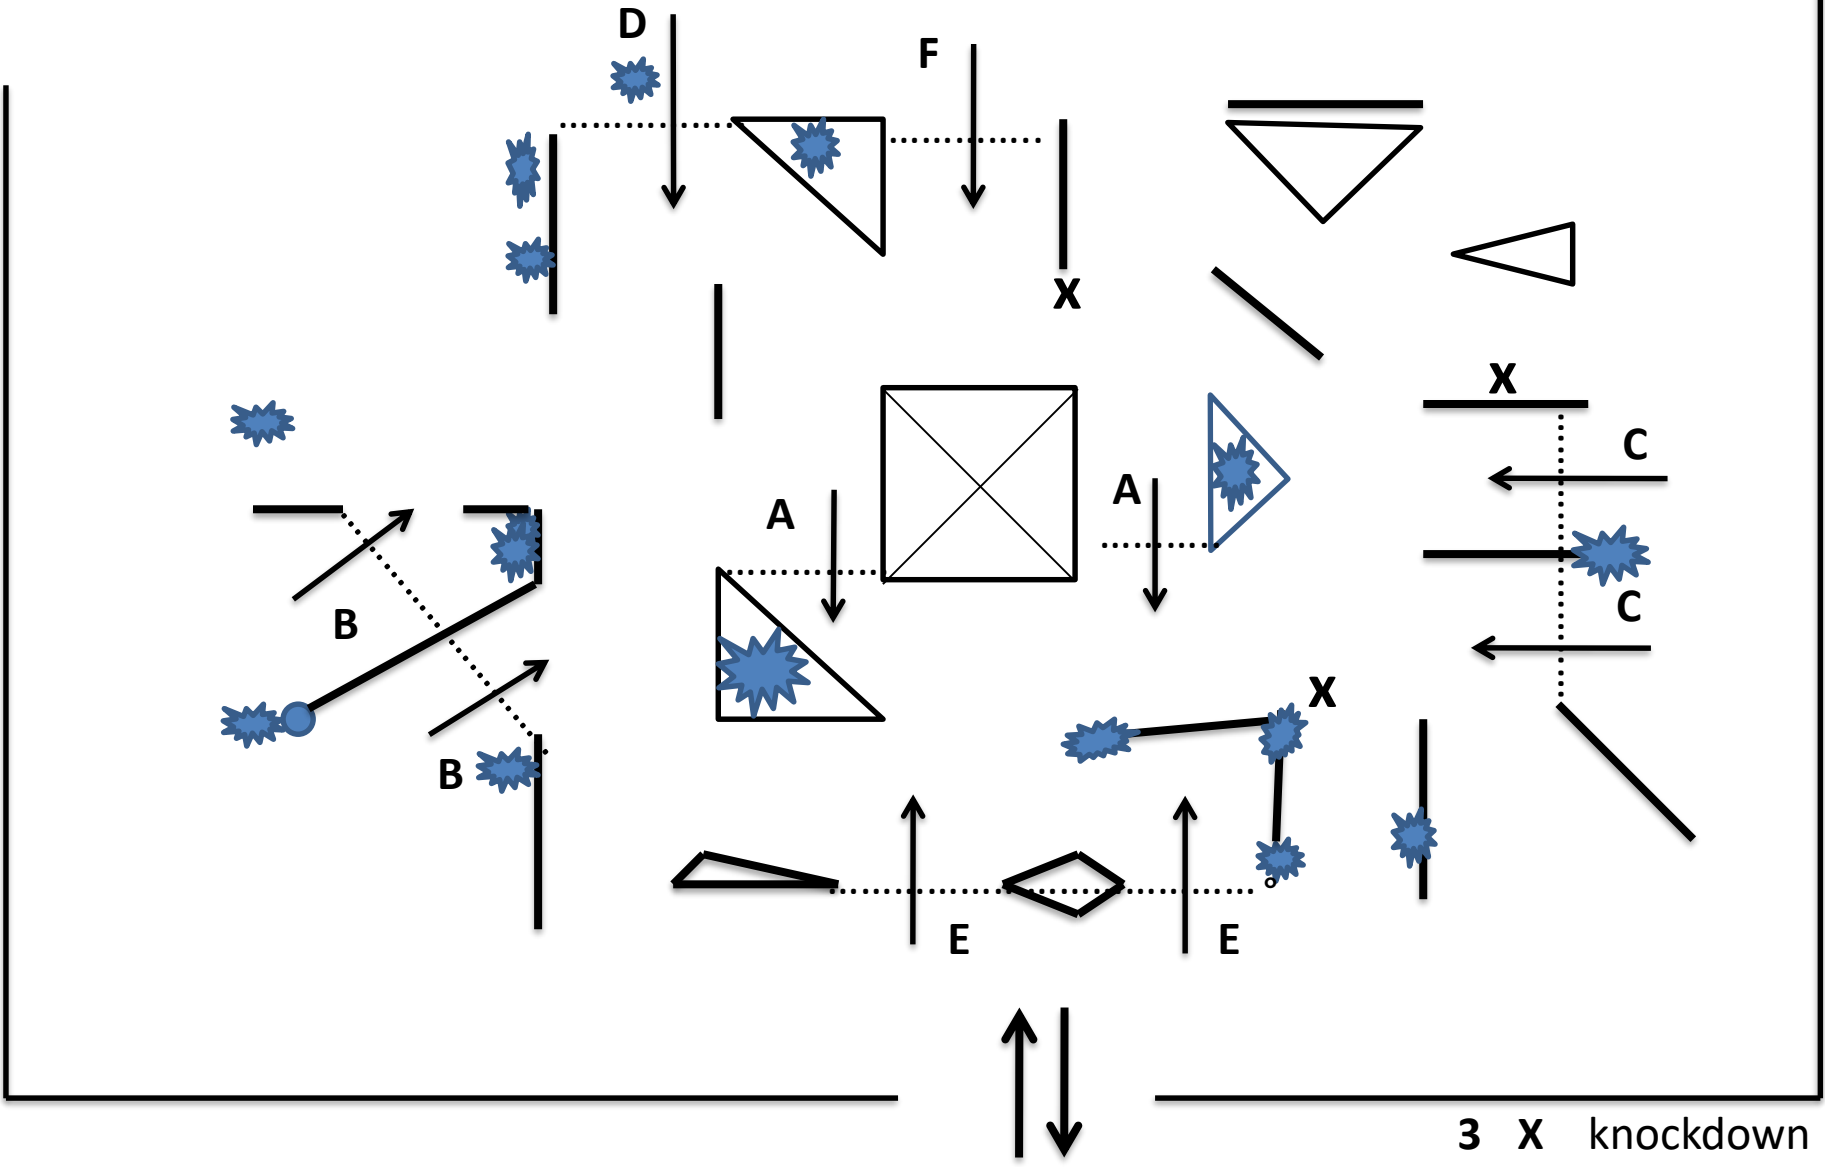

1

CAI3*+ CAI2*+CAIY + CAIJ + CAI Ch + CANCh + CAN Altenfelden 2018